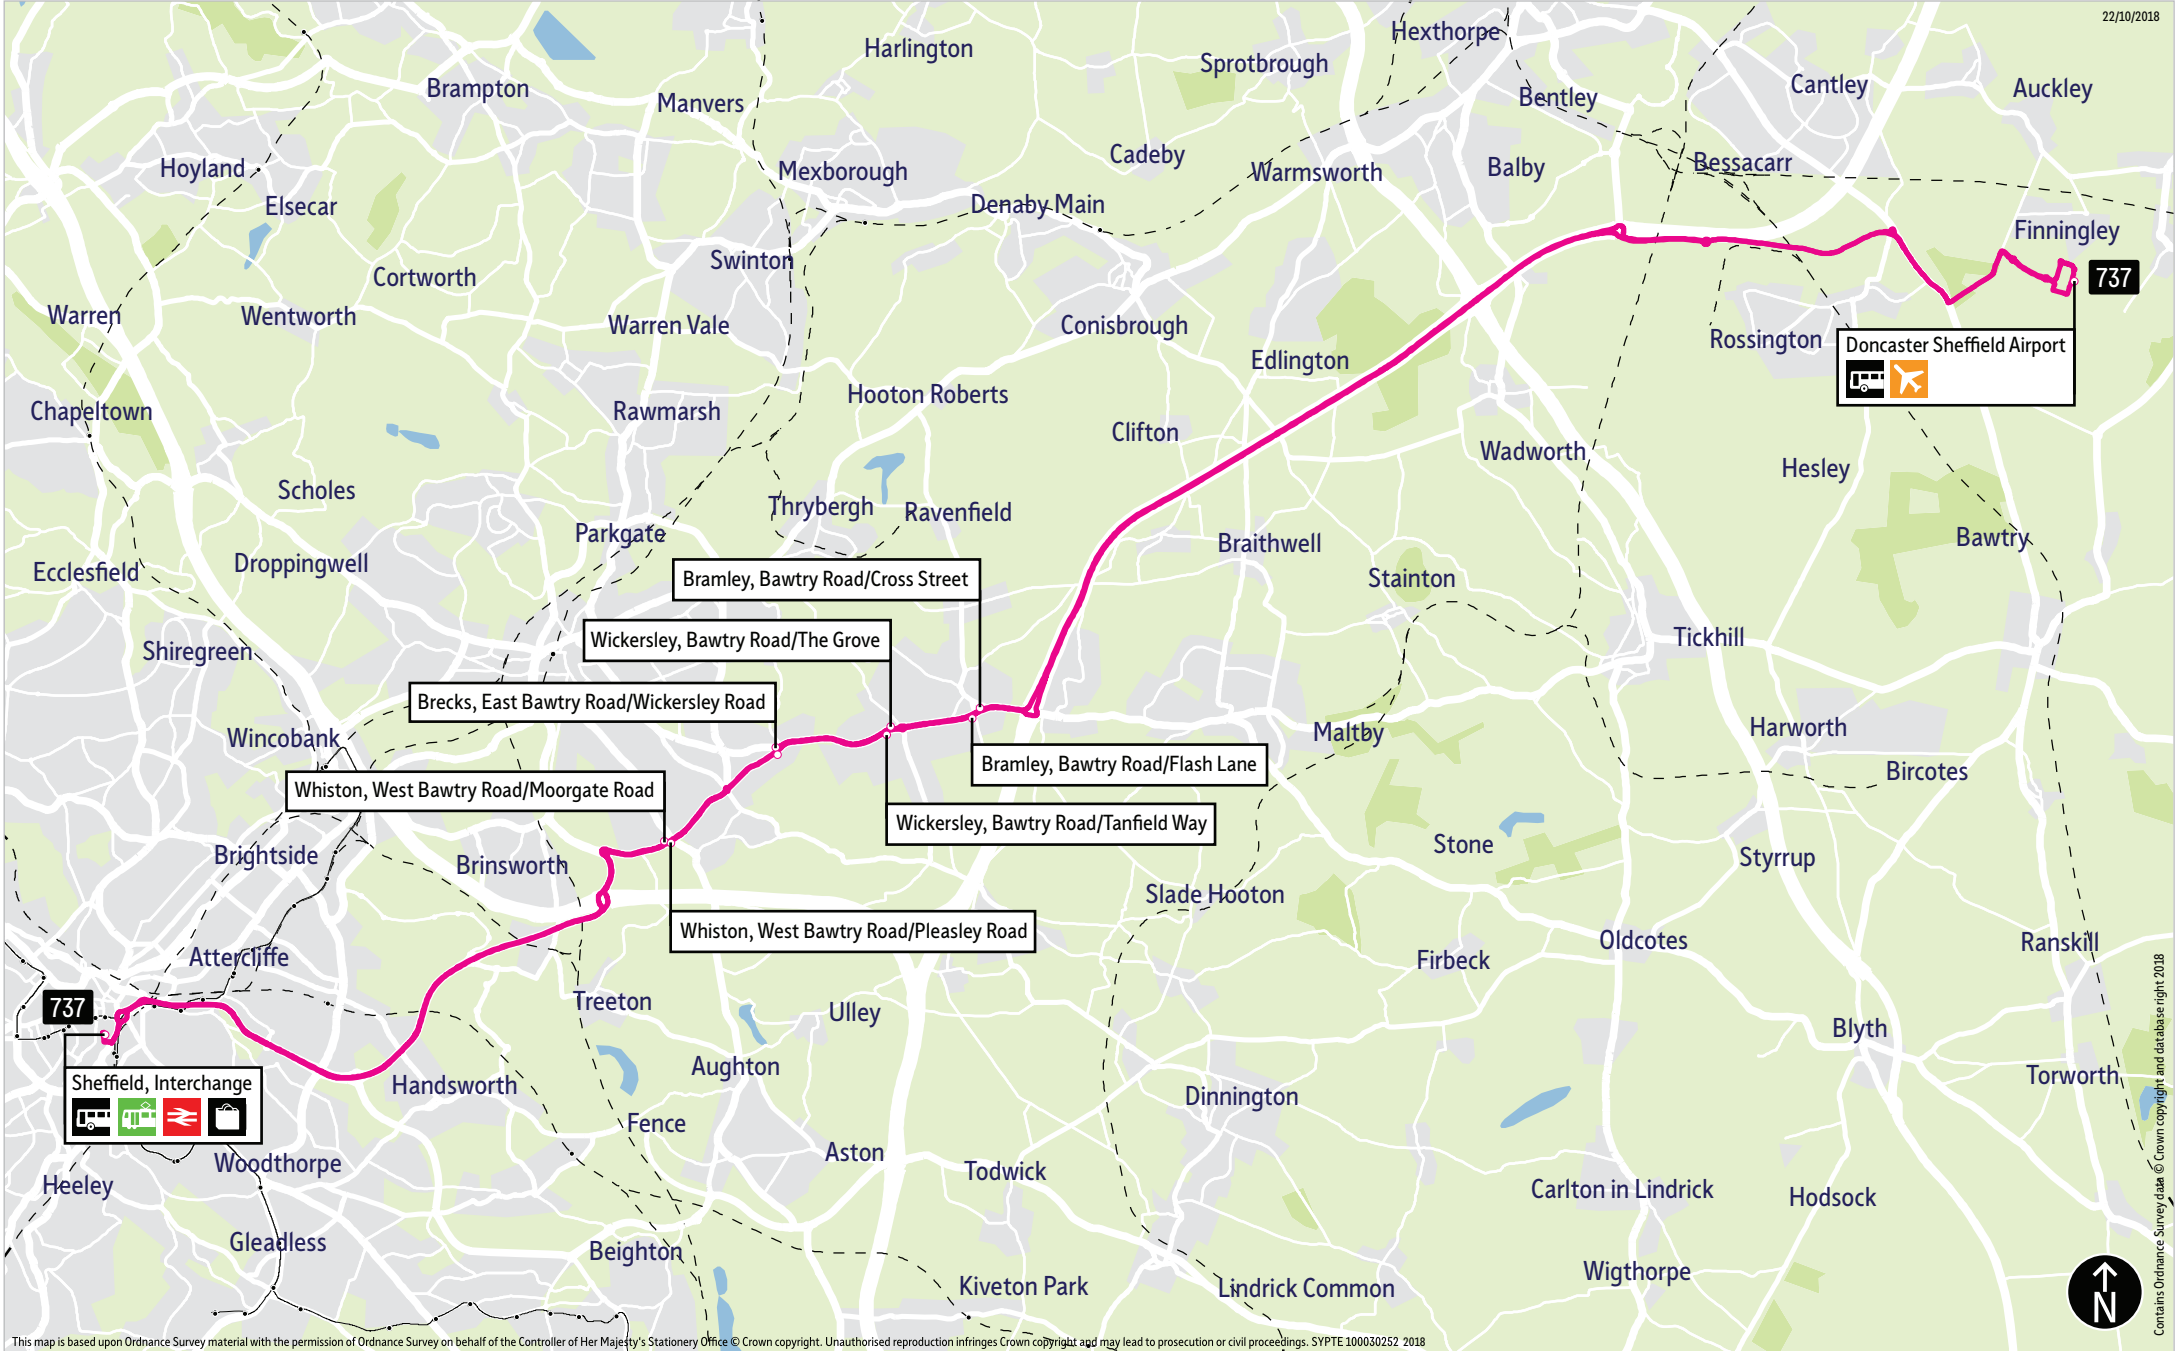

Bus route map for service 737

22/10/2018

- = Terminus point
- = Public transport
- = Shopping area
- = Bus route & stops
- = Rail line & station
- = Tram route & stop

Contains Ordnance Survey data © Crown copyright and database right 2018